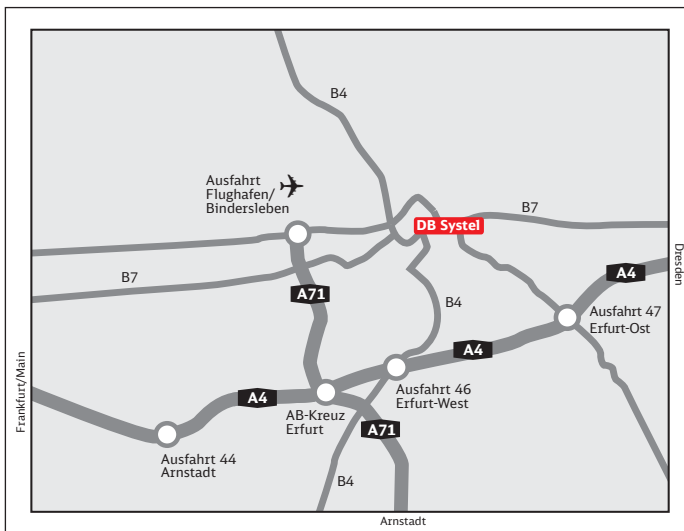

DB Systel, 99099 Erfurt

Weimarische Straße 42-44

How to reach us:

By public transport:

Leave Erfurt main station (Hauptbahnhof) to the square in front, turn left and walk through the underpass. At the corner of the street go left – cross to the other side via the pedestrian crossing. Continue straight ahead, crossing at the large traffic-light junction. DB Systel is located after the next set of traffic lights in the IHK's glass building complex.

The entrance to No. 43 can be reached from the main road; DB Systel's reception is located on the ground floor (Room 005/006). The walk from the main station (Hauptbahnhof) to DB Systel takes about 10 minutes.

By car

From all directions on the A 4 motorway: Leave the A 4 at the Erfurt-Waltersleben (Erfurt West) exit and join the B 4 for Erfurt. Continue towards Erfurt (B 4 for Nordhausen) and along Arnstädter Straße until the junction with the B 7. Turn right onto Schillerstraße (B 7 for Weimar) and continue as Schillerstraße becomes Weimarische Straße.

Go straight ahead at the traffic-light junction (Schmidtstedter Knoten). At the next set of traffic lights before the IHK's glass building complex turn right and then left behind the building. There is a multi-storey car park here. In the car park go to lower level 2, where there is pedestrian access to No. 43.