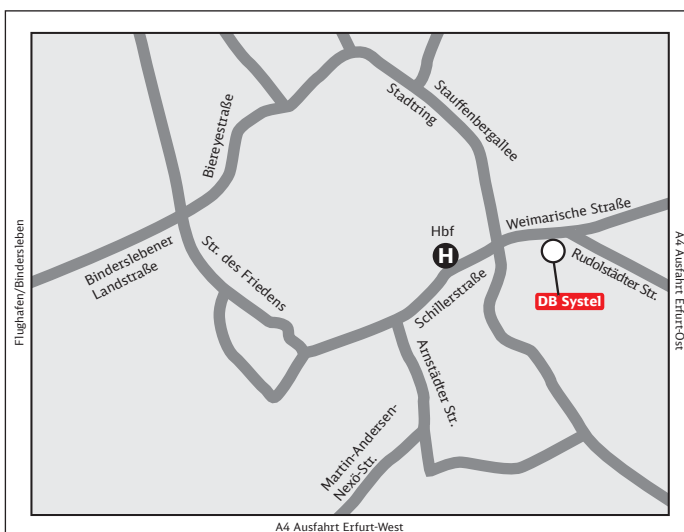

DB Systel, 99099 Erfurt

Weimarische Straße 42-44

How to reach us:

By public transport:

Leave Erfurt main station (Hauptbahnhof) to the square in front, turn left and walk through the underpass. At the corner of the street go left – cross to the other side via the pedestrian crossing. Continue straight ahead, crossing at the large traffic-light junction. DB Systel is located after the next set of traffic lights in the IHK's glass building complex.

The entrance to No. 43 can be reached from the main road; DB Systel's reception is located on the ground floor (Room 005/006). The walk from the main station (Hauptbahnhof) to DB Systel takes about 10 minutes.

By car

From all directions on the A 4 motorway: Leave the A 4 at the Erfurt-Waltersleben (Erfurt West) exit and join the B 4 for Erfurt. Continue towards Erfurt (B 4 for Nordhausen) and along Arnstädter Straße until the junction with the B 7. Turn right onto Schillerstraße (B 7 for Weimar) and continue as Schillerstraße becomes Weimarische Straße.

Go straight ahead at the traffic-light junction (Schmidtstedter Knoten). At the next set of traffic lights before the IHK's glass building complex turn right and then left behind the building. There is a multi-storey car park here. In the car park go to lower level 2, where there is pedestrian access to No. 43.