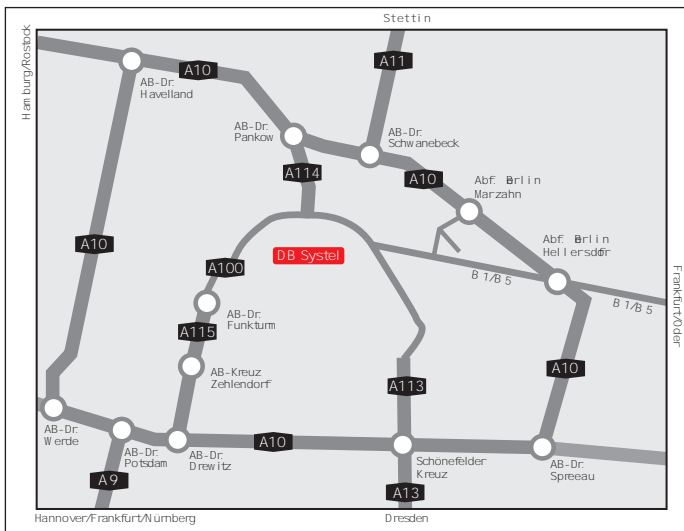

DB Systel is in House B, on the 2nd floor.

By car:

A 114 from Hamburg/Rostock/Stettin

Leave the A 114 at the Pankow exit and take the Prenzlauer Allee exit (B 109). Continue along the B 109 (signs for B 109/Prenzlauer Berg). Turn right onto Danziger Straße. Continue straight ahead, as Danziger Straße becomes Eberswalder Straße, Bernauer Straße and finally Julie-Wolfthorn-Straße, then turn right onto Caroline-Michaelis-Straße.

A 100 from Hannover/Frankfurt

Leave the motorway at the Seestraße exit. From Seestraße turn right onto Müllerstraße/Chausseestraße. Then turn left onto Zinnowitzer Straße, continue along Julie-Wolfthorn-Straße and turn left onto Caroline-Michaelis-Straße.