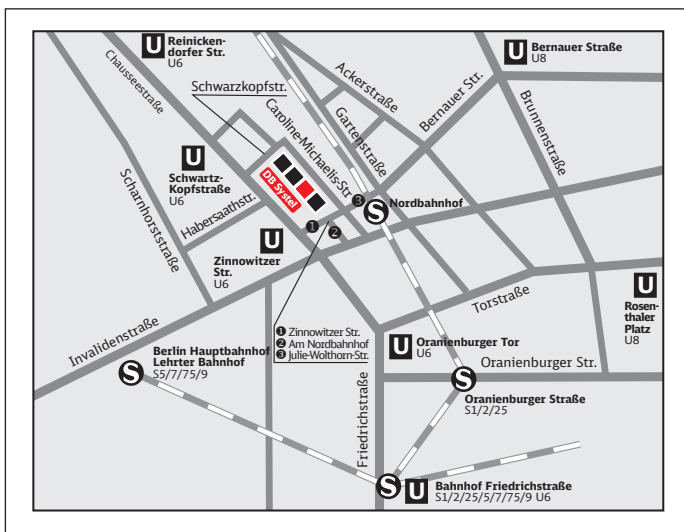

### By public transport:

From the central station (Hauptbahnhof) take S-Bahn line S5 (for Strausberg), S7 (for Ahrensfelde) or S75 (for Wartenberg) to Friedrichstraße. From the central station (Europa Platz, Invalidenstraße exit) take bus 245 to Nordbahnhof. Alight there, walk along Julie-Wolfthorn-Straße towards Zinnowitzer Straße and after 100 m turn right onto Caroline-Michaelis-Straße.

From Ostbahnhof take S5/S75 (for Spandau) or S7 (for Wannsee) to Friedrichstraße. At Friedrichstraße change to the S1 (for Oranienburg), S2 (for Bernau) or S25 (for Hennigsdorf). Travel two stops, alighting at Nordbahnhof. Continue in the same direction on foot and leave Nordbahnhof station via the exit to Garten- und Bernauer Straße. Then go left onto Julie-Wolfthorn-Straße and take the first right onto Caroline-Michaelis-Straße (new Stettiner Carrée complex). Alternatively, at Friedrichstraße change to U-Bahn line U6 (for Alt-Tegel), travel two stops and alight at Zinnowitzer Straße, walking back in the direction you have come from to exit the station. Walk northwards along Chausseestraße and after 100 m turn right onto Zinnowitzer Straße. Walk along the street and take the first left onto Caroline-Michaelis-Straße.

#### A 114 from Hamburg/Rostock/Stettin

Leave the A 114 at the Pankow exit and take the Prenzlauer Allee exit (B 109). Continue along the B 109 (signs for B 109/Prenzlauer Berg). Turn right onto Danziger Straße. Continue straight ahead, as Danziger Straße becomes Eberswalder Straße, Bernauer Straße and finally Julie-Wolfthorn-Straße, then turn right onto Caroline-Michaelis-Straße.

#### A 100 from Hannover/Frankfurt

Leave the motorway at the Seestraße exit. From Seestraße turn right onto Müllerstraße/Chausseestraße. Then turn left onto Zinnowitzer Straße, continue along Julie-Wolfthorn-Straße and turn left onto Caroline-Michaelis-Straße.